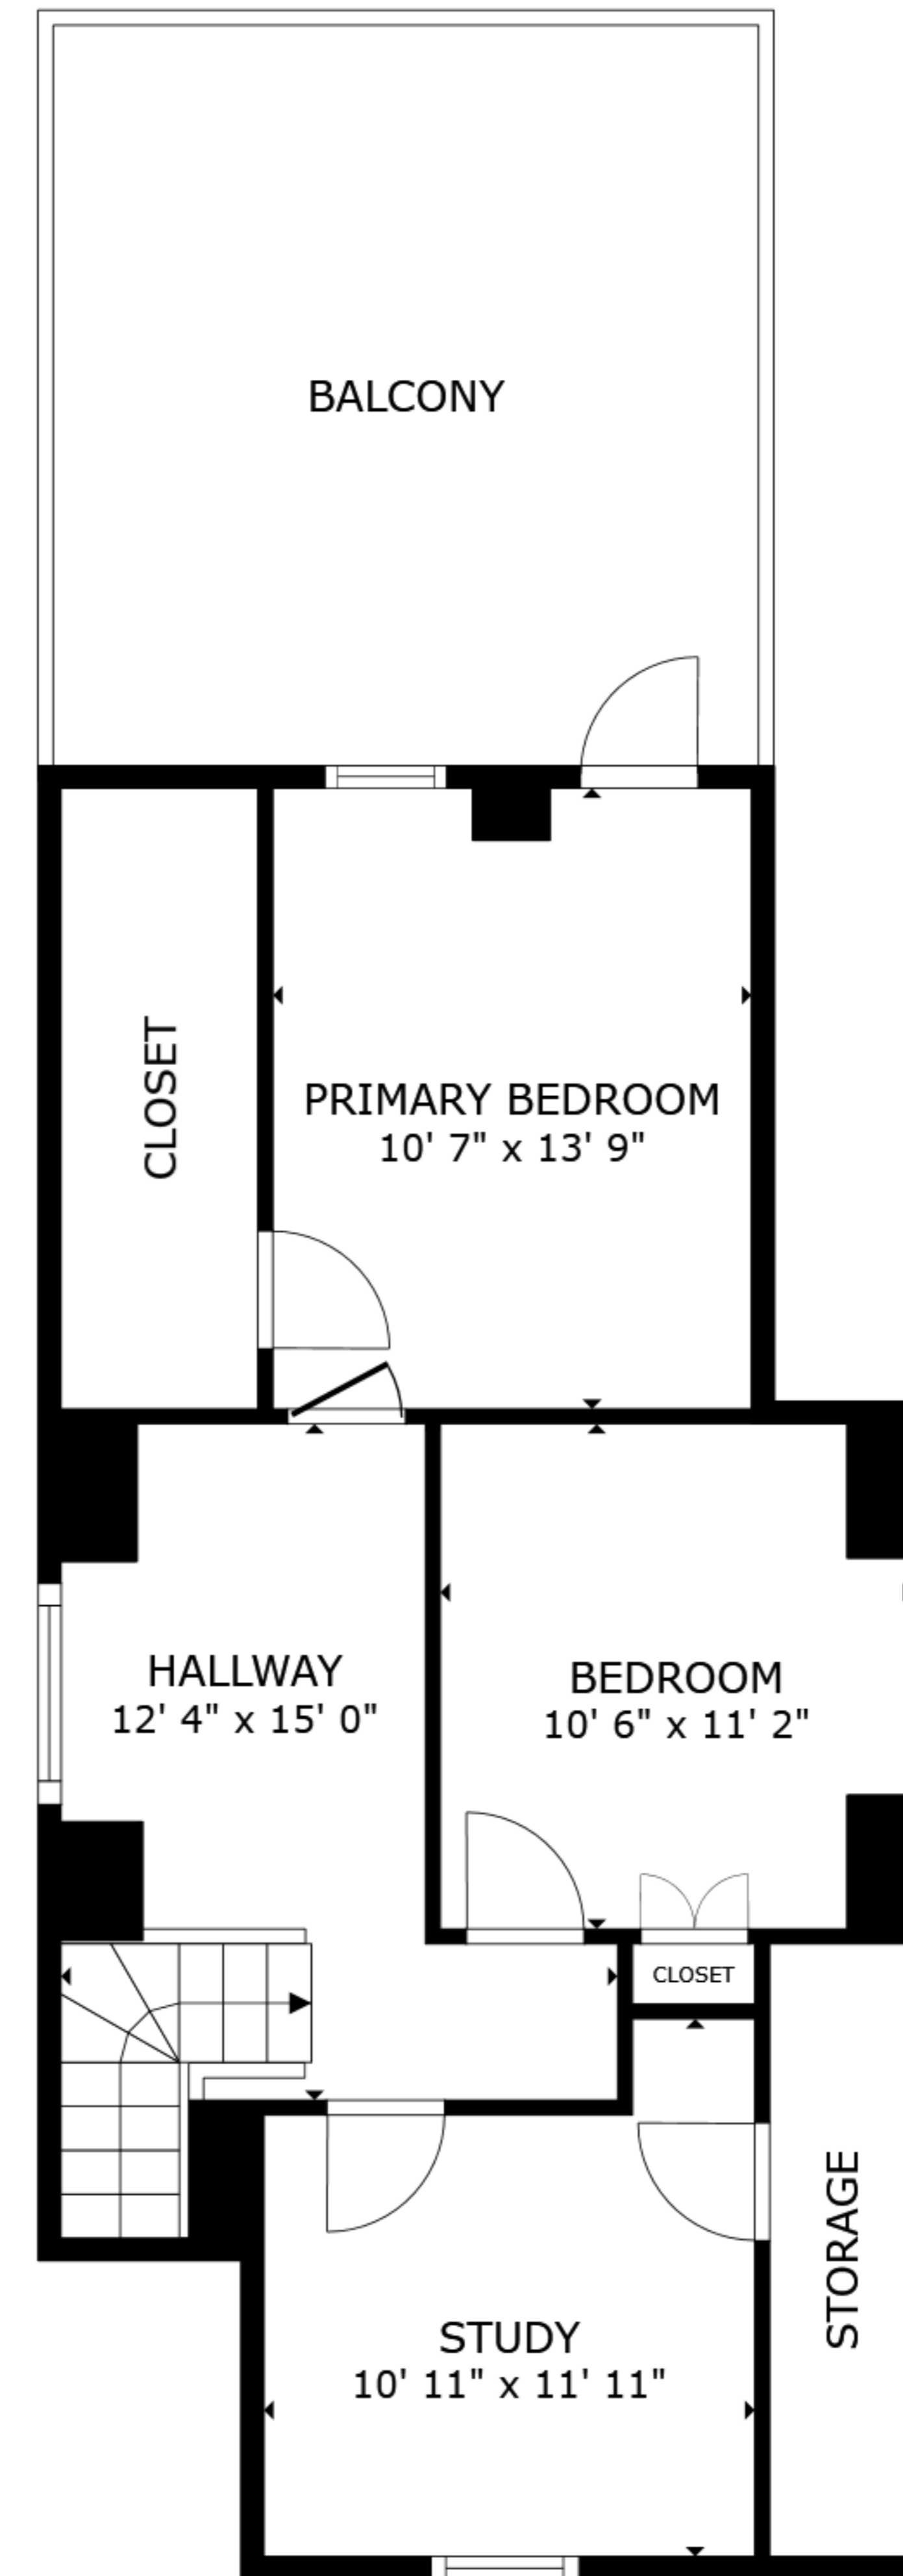

FLOOR 1

FLOOR 2

GROSS INTERNAL AREA
 FLOOR 1 1,033 sq.ft. FLOOR 2 659 sq.ft.
 EXCLUDED AREAS : PATIO 50 sq.ft. BALCONY 257 sq.ft.
 TOTAL : 1,691 sq.ft.

SIZES AND DIMENSIONS ARE APPROXIMATE, ACTUAL MAY VARY.